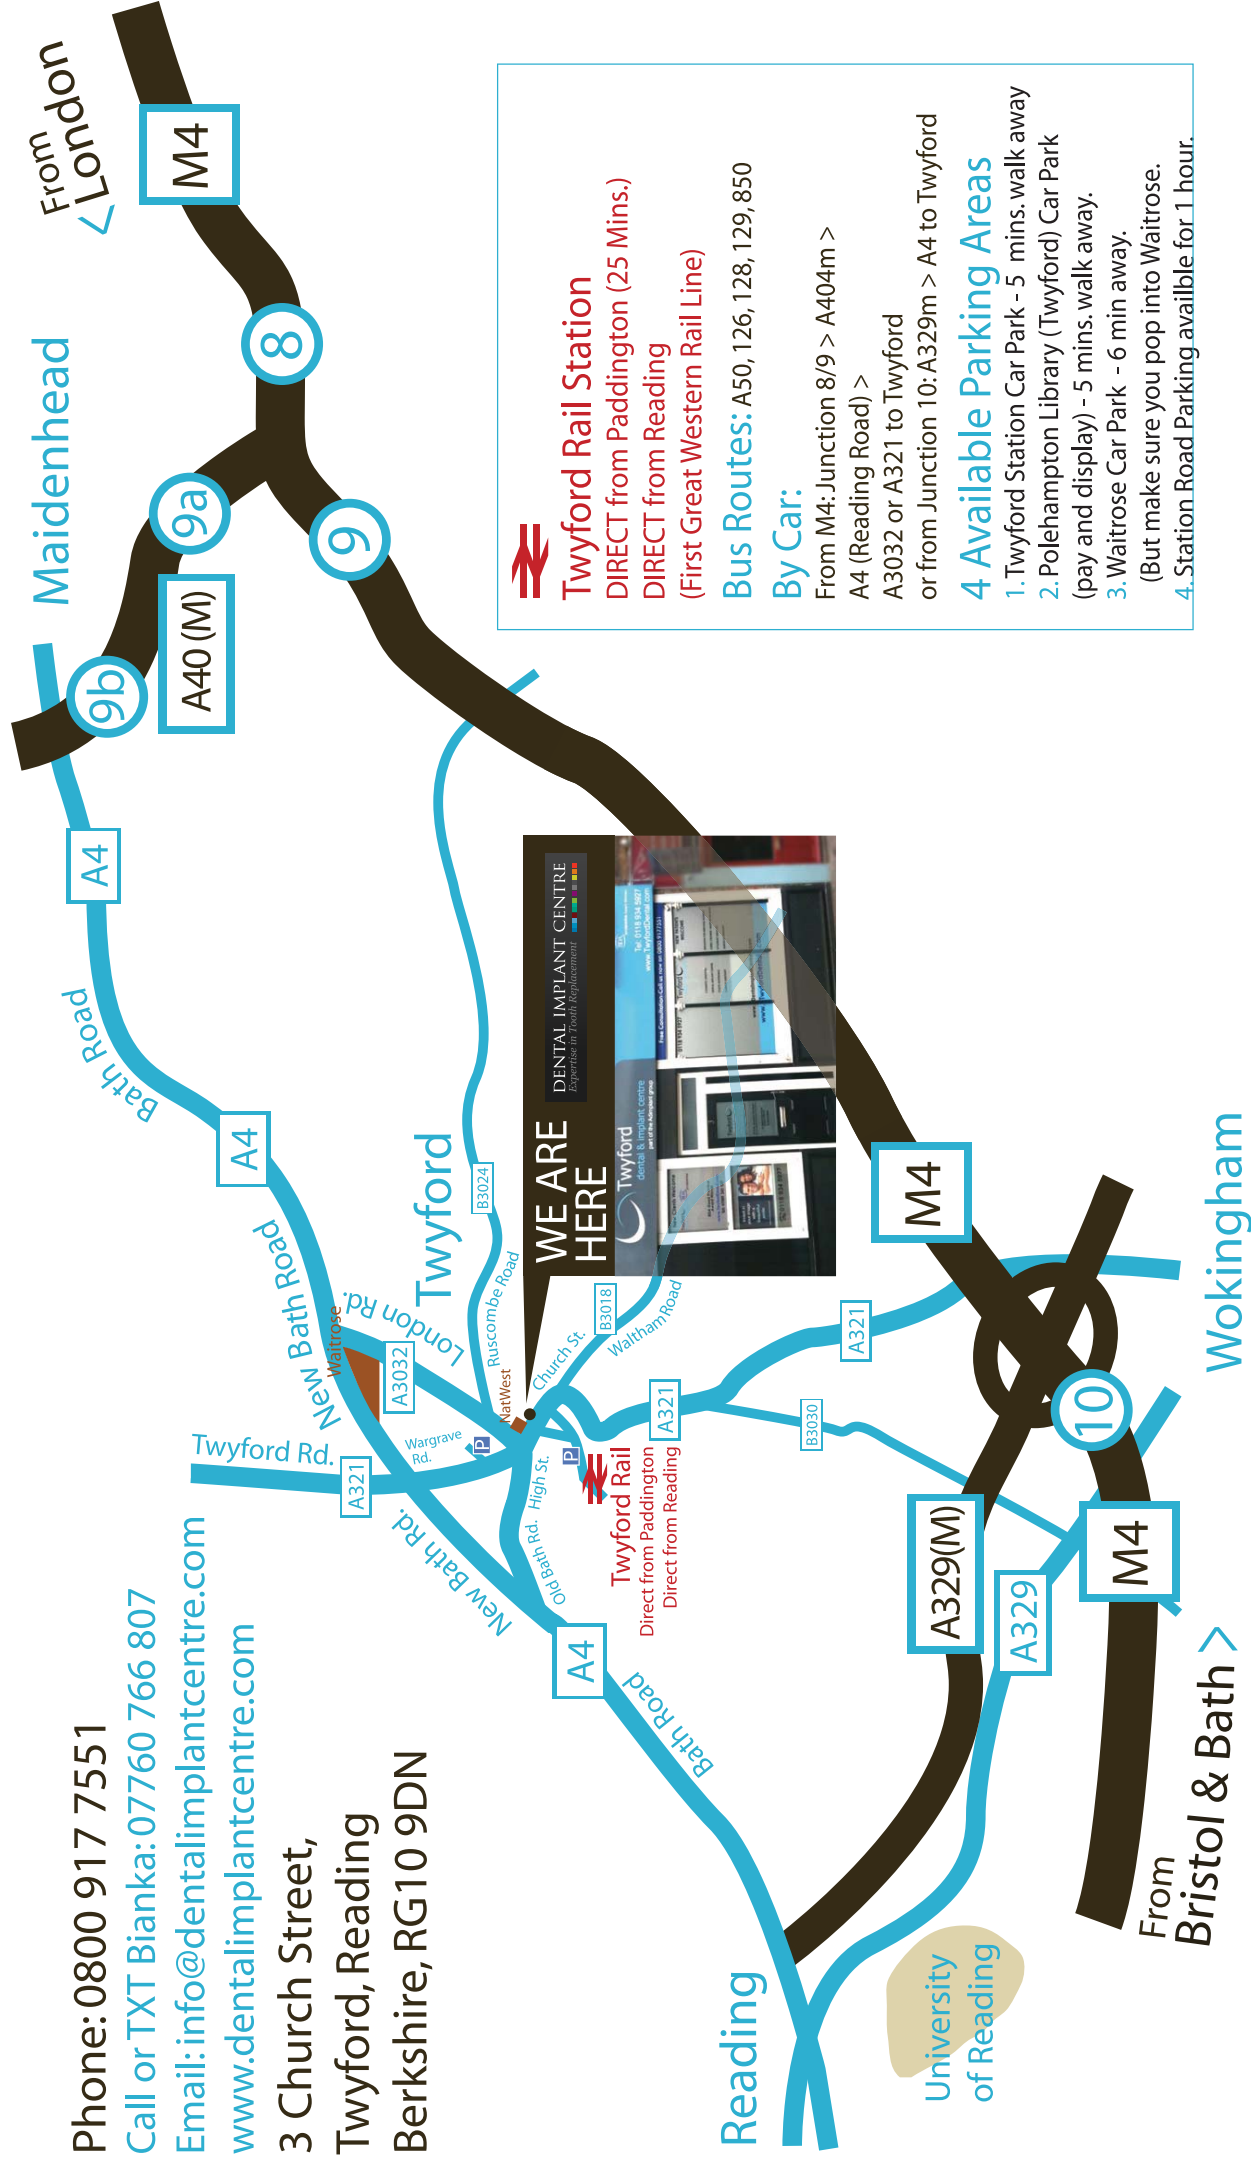

DENTAL IMPLANT CENTRE

Expertise in Tooth Replacement

Phone: 0800 917 7551

Call or TXT Bianca: 07760 766 807

Email: info@dentalimplantcentre.com

www.dentalimplantcentre.com

3 Church Street,
Twyford, Reading
Berkshire, RG10 9DN